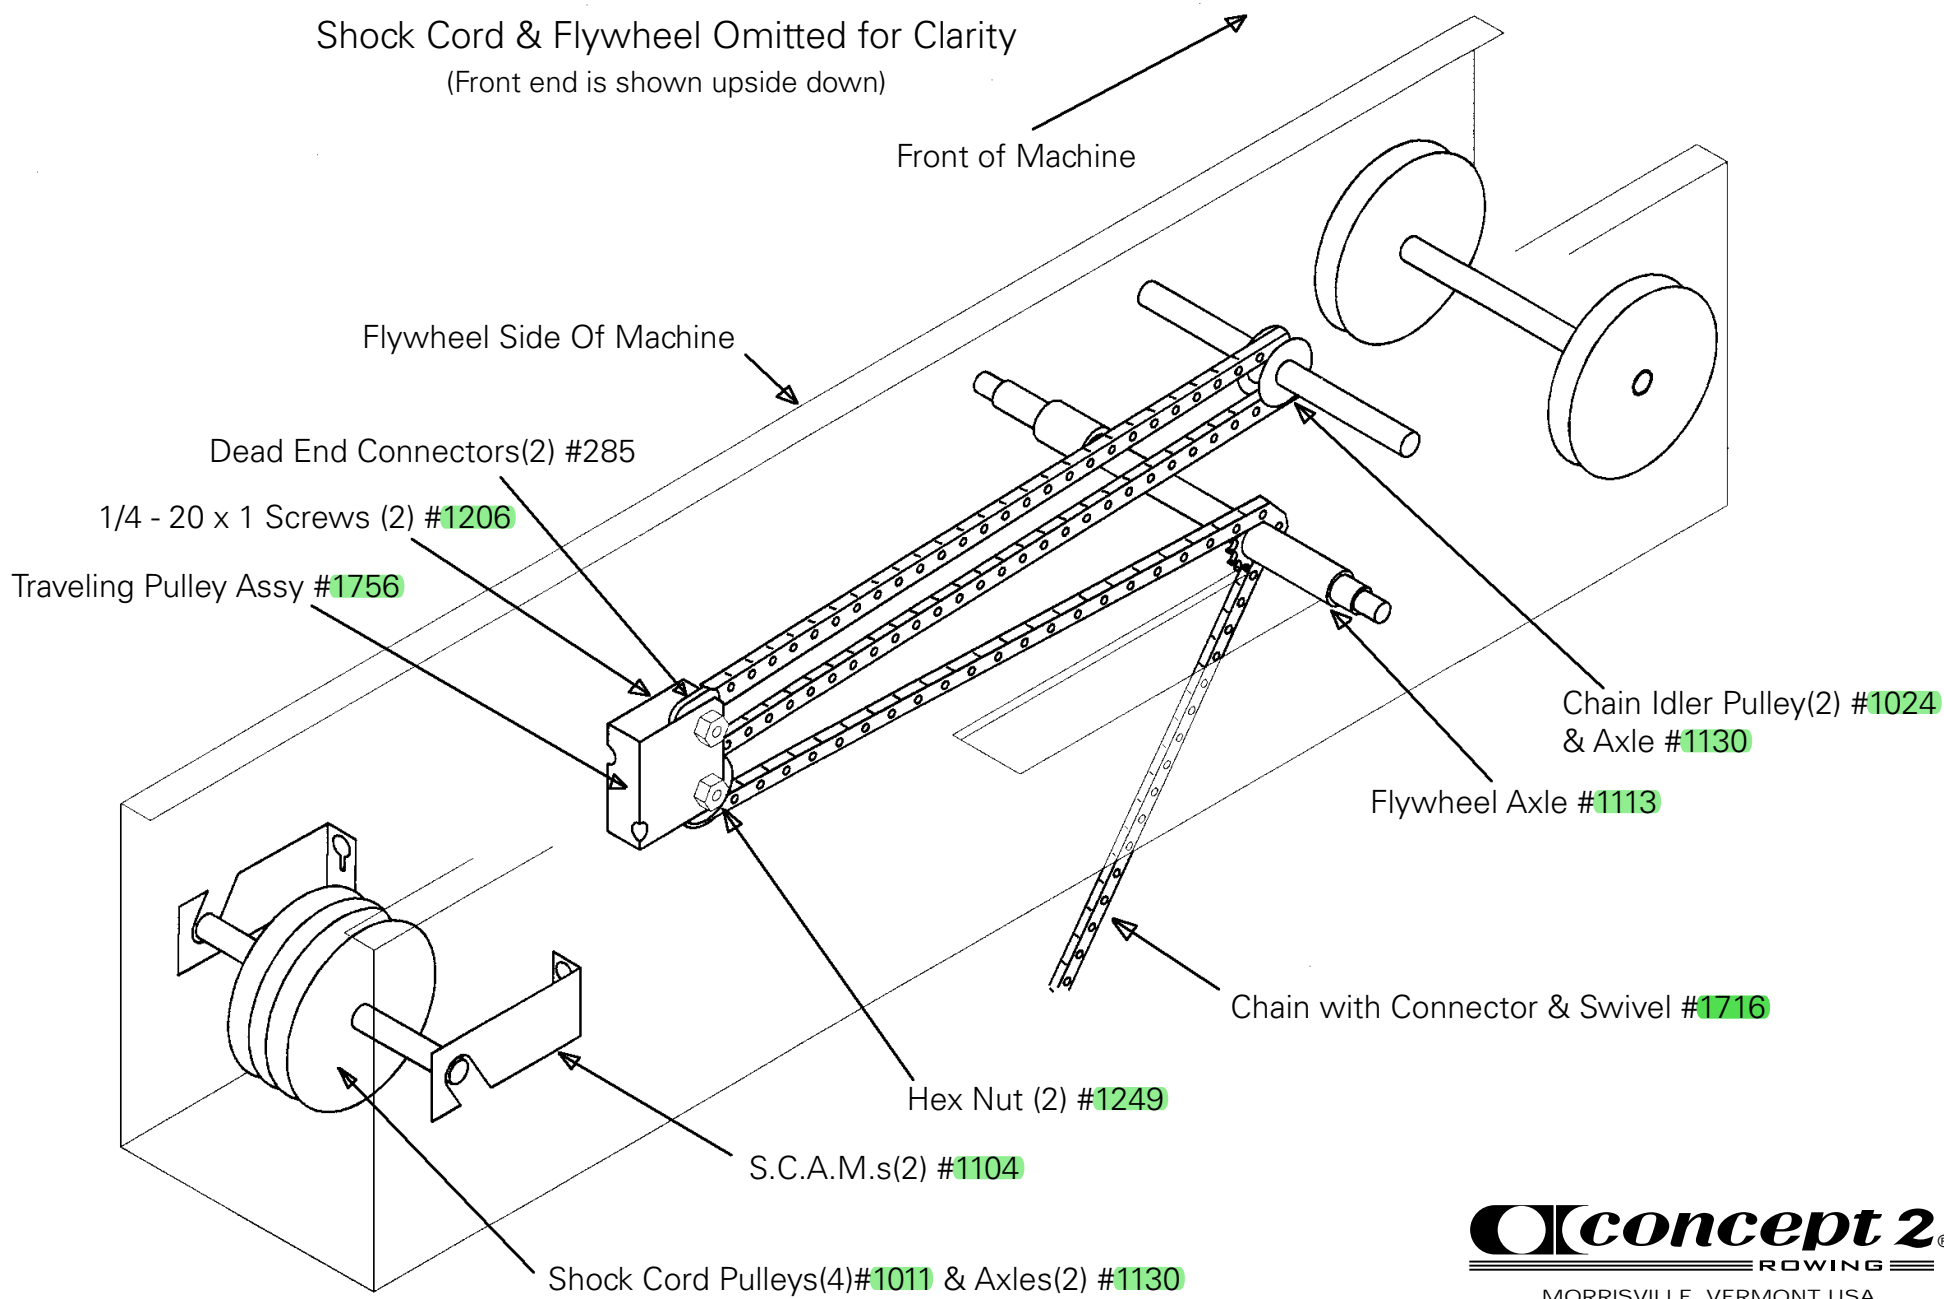

# MODEL C CHAIN ROUTING

Shock Cord & Flywheel Omitted for Clarity  
(Front end is shown upside down)

MORRISVILLE, VERMONT USA  
EMAIL: ROWING@CONCEPT2.COM  
WEB: WWW.CONCEPT2.COM